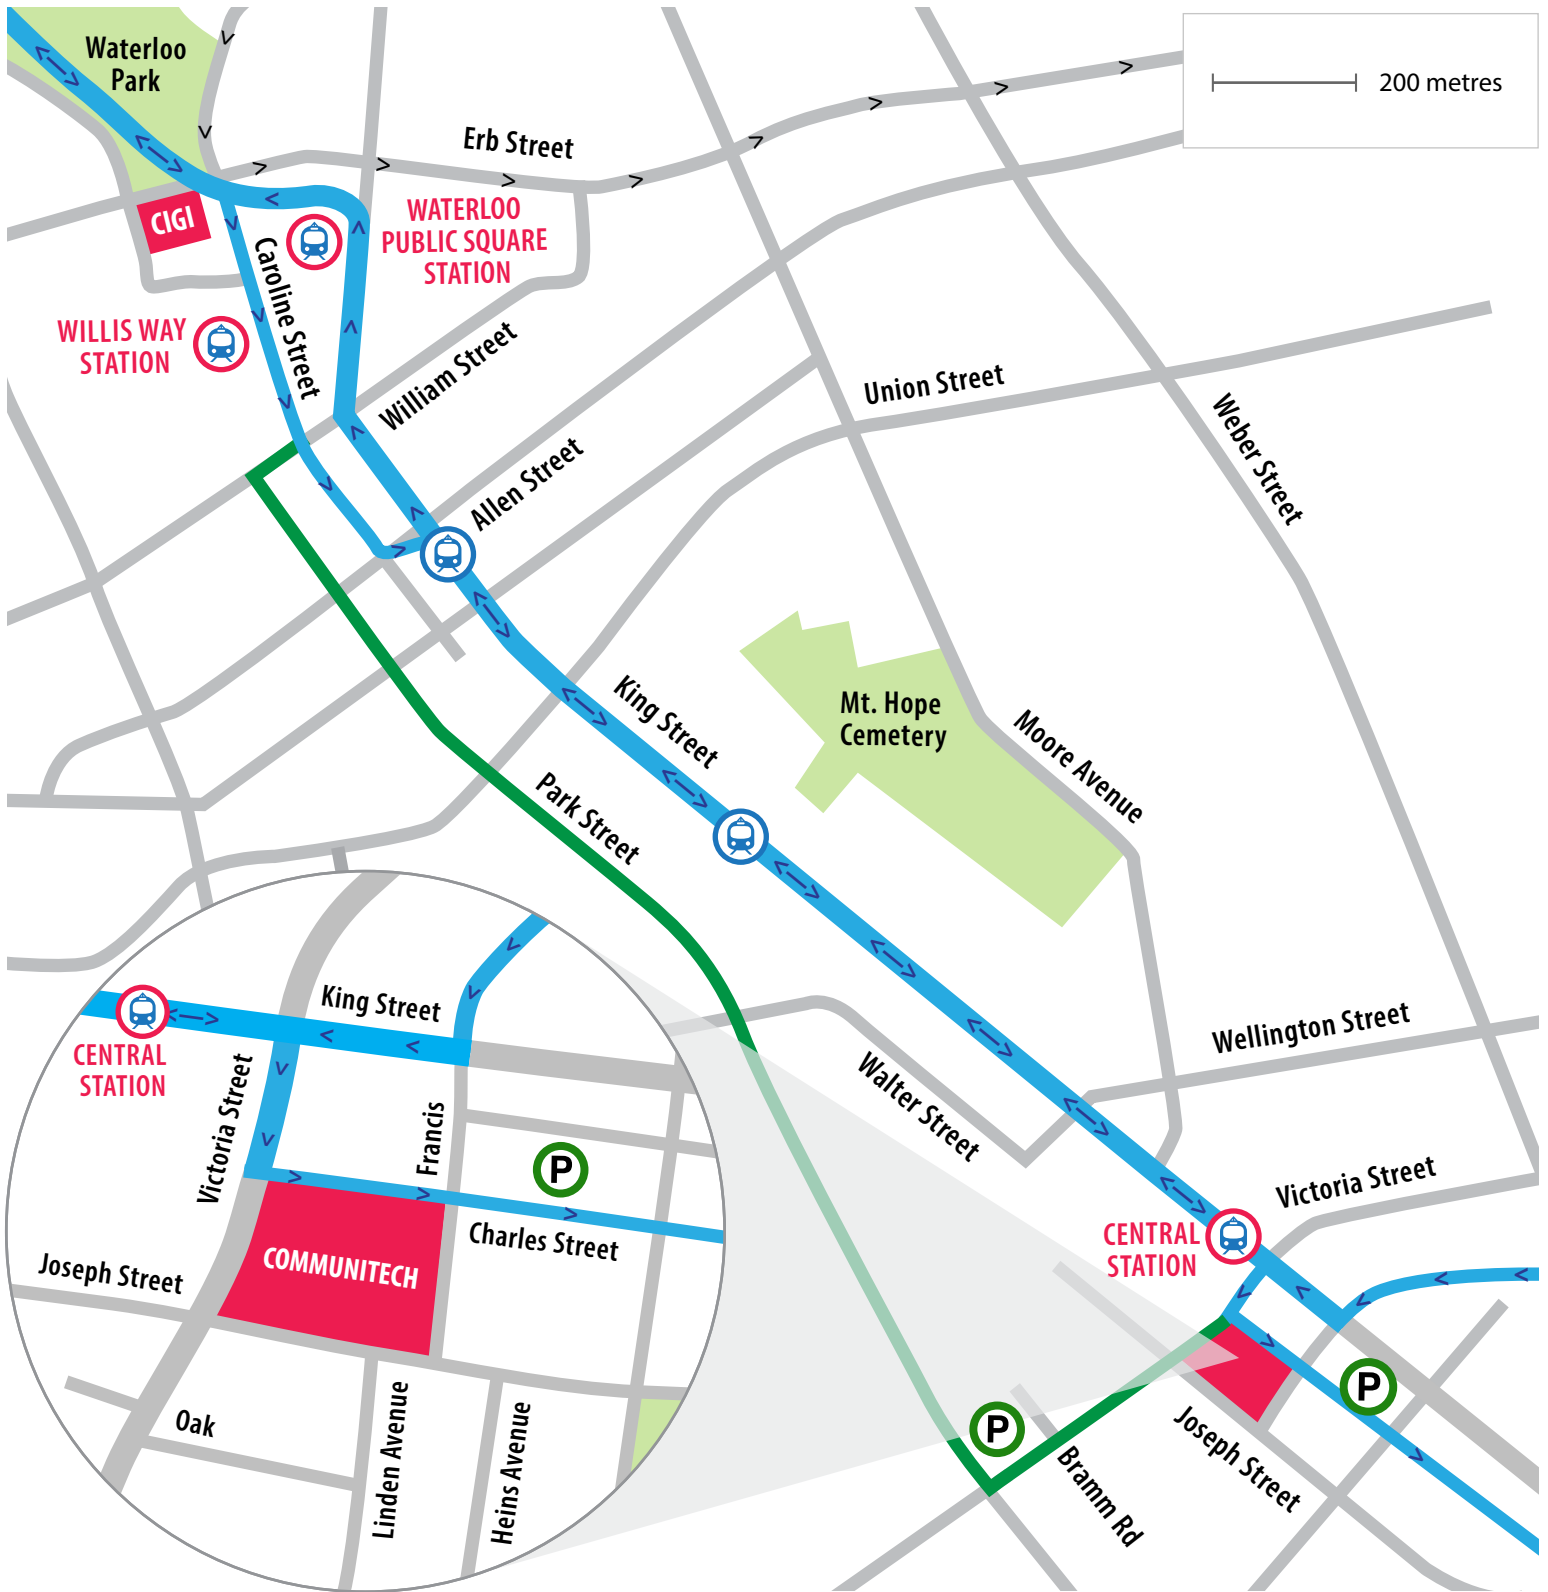

Free parking

ION light rail station

Closest to CIGI: Willis Way and Waterloo Public Square

Private shuttle buses to the party will be at the CIGI entrance after our last talk on Saturday. For the return trip, pick up a transit fare from the Team Fluxible table as you exit the party.

P Free parking

ION light rail station

Closest to CIGI: Willis Way and Waterloo Public Square
Closest to Communitech: Central

Directions

By private bus

After the final talk at CIGI, a few private buses will be waiting at the entrance, for the short ride to Communitech.

By car (see map for parking options)

Route 1 - Park St: From CIGI, take Caroline St travelling south. Turn right on William St and travel one block. Turn left on Park St and continue until Victoria St. Turn left, then turn right on Charles St to arrive at Communitech.

Route 2 - King St: From CIGI, take Caroline St travelling south. Turn left on Allen St and travel for one block. Turn right on King St and continue until Victoria St. Turn right, then turn left on Charles St to arrive at Communitech.